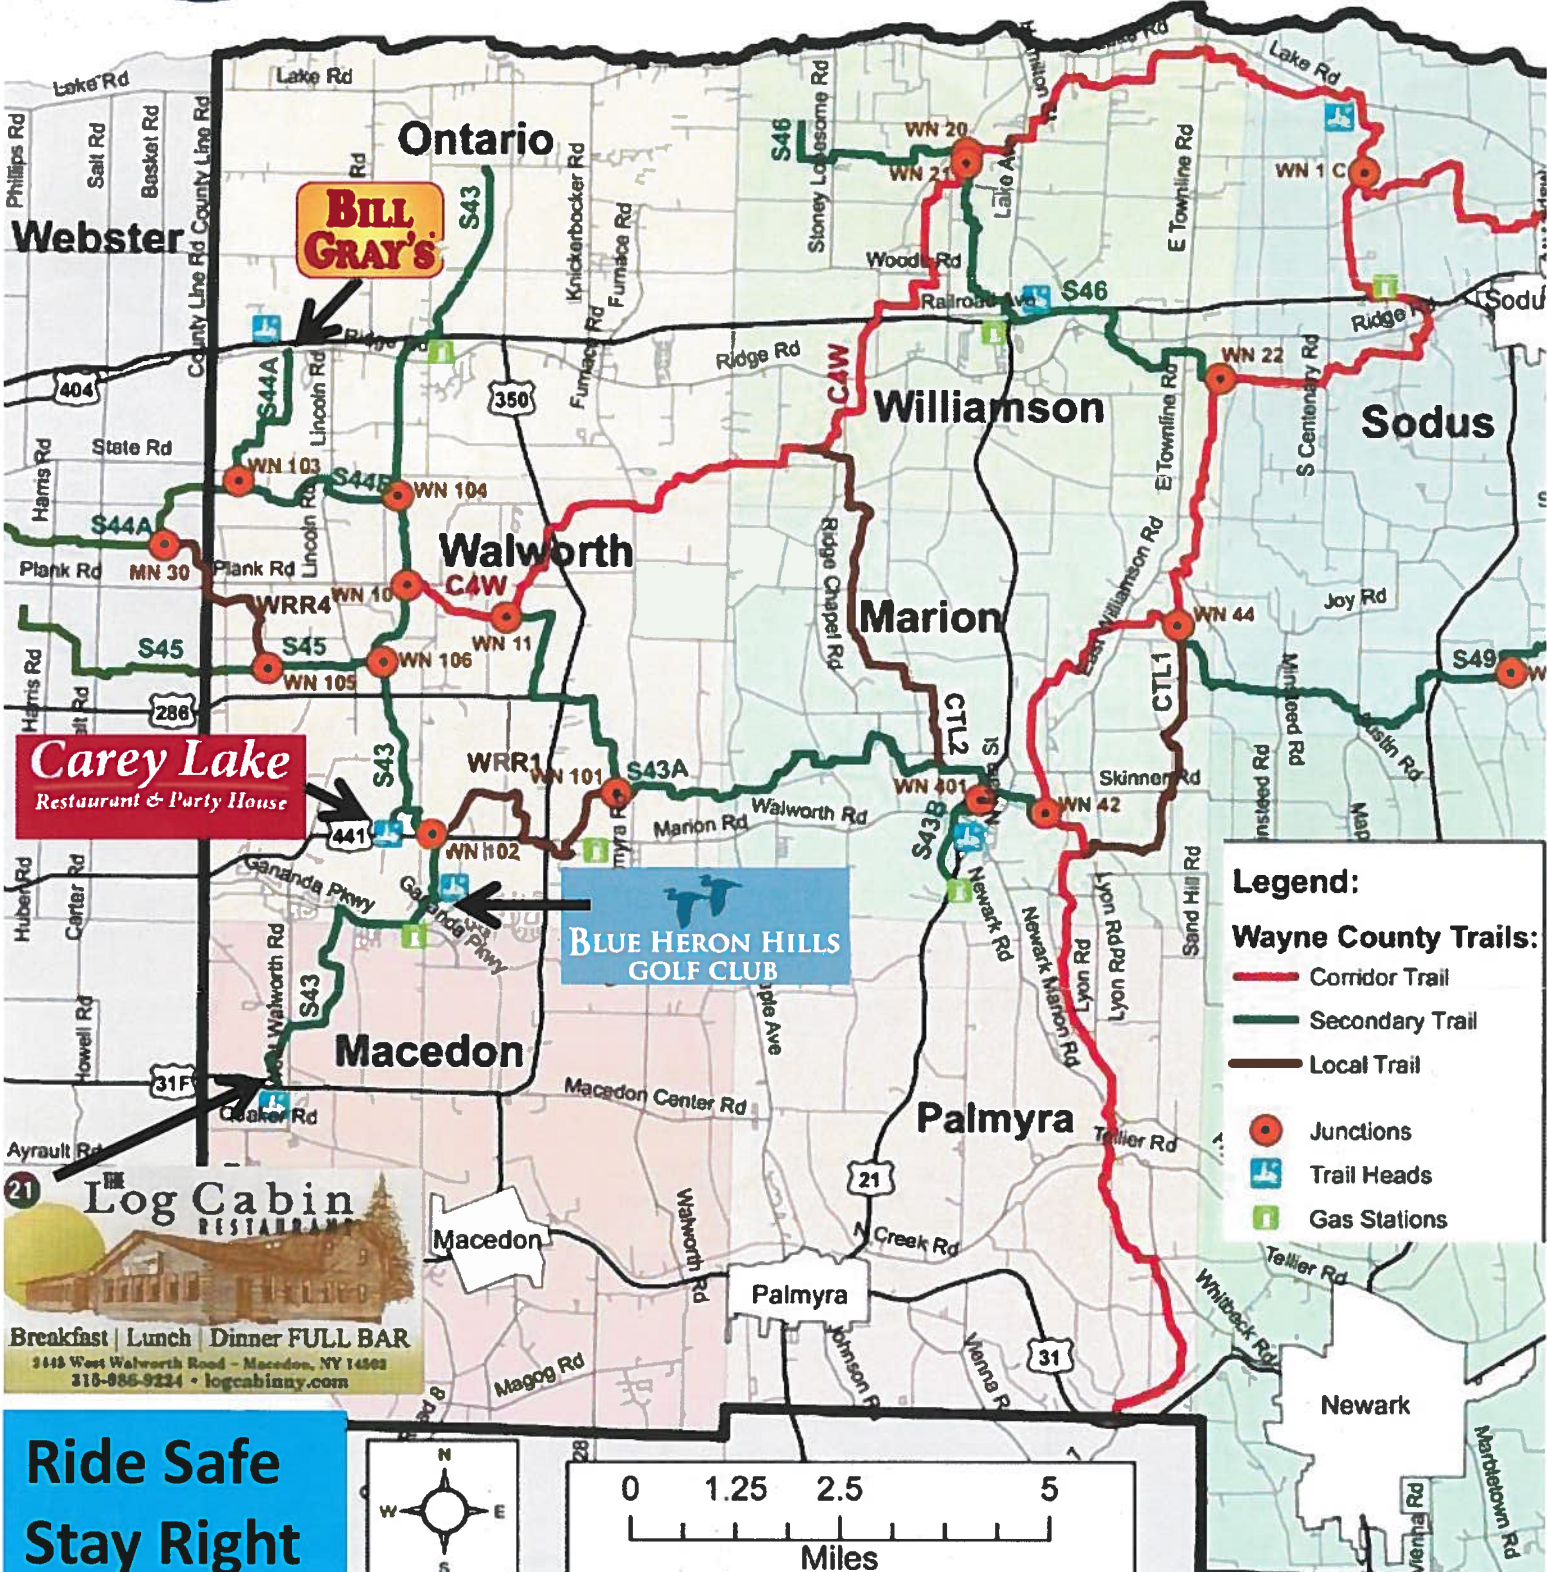

Webster Ridge Runners

SNO-PHONE

585-234-0095

2014 - 2015 Snowmobile Trail Map

The Log Cabin RESTAURANT

Breakfast | Lunch | Dinner FULL BAR

3448 West Walworth Road - Macedon, NY 14602
315-986-9224 • logcabinny.com

**Ride Safe
Stay Right**